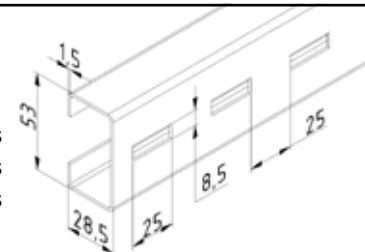

24820	3000
24821	4500
24822	6000
24823	3000
24824	4500
24825	6000

- With holes
- With holes
- With holes
- Without holes
- Without holes
- Without holes

Rear bracket 24619-L/R

- Mounting possibility for extendable c-track
- Easy mounting support using 25650-L/R

Suspension profile 24805

Connection bracket 24801

- To use with 24803 and 24805