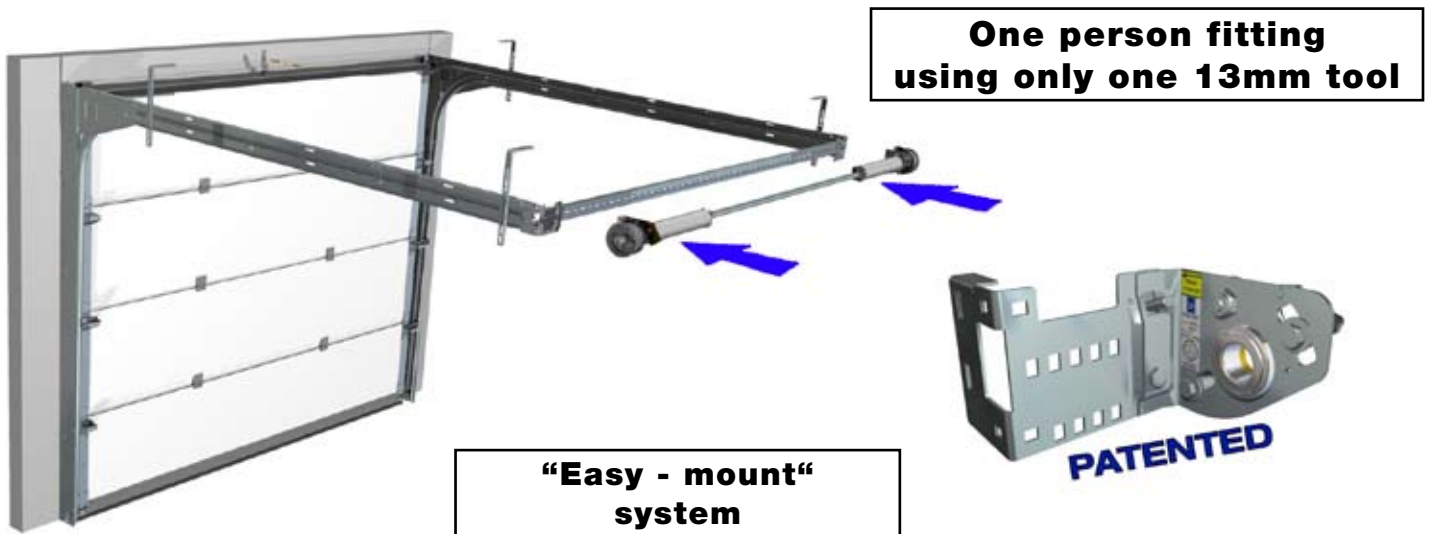

DOCO

Renovation Door System

REN70 system

REN70 system

Doco International introduces a new Residential System; specifically designed for renovation projects with the vertical angle and lintel profile pre-finished in RAL 9010. The special designed lintel profile makes it possible to have a variable build in space (standard 70mm). Because of the innovative easy mount principle of the power unit, the door can be fitted by one person. You can therefore save time and money. The track sets are available in bolted and riveted versions. This renovation system is suitable for all 40mm panels. Available as pre-assembled sets or as separate components.

Technical information:

- Torsion spring system (rear);
- Seven standard heights available; 2000, 2125, 2250, 2375, 2500, 2750, 3000mm;
- Maximum door size: 5000 x 3000mm (w x h);
- Maximum door weight: 165 kg;
- Headroom, manual operation, at standard height: 70mm;
- Headroom with operator at standard height: 100mm;
- Minimum side room: 45mm (using 14024) (0mm with special covers, coming soon);
- CE designed conform 13241-1;
- ITT approved by SP;
- Vertical angle and Lintel profile pre-finished in RAL 9010;