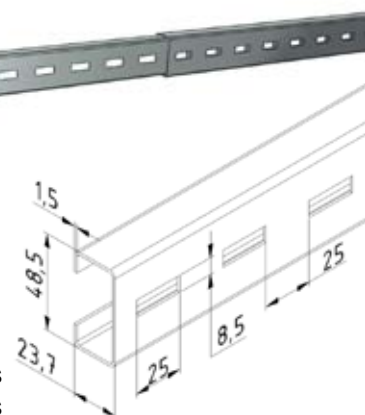

Technical information:

- Torsion spring system (rear);
- Seven standard heights available; 2000, 2125, 2250, 2375, 2500, 2750, 3000mm;
- Maximum door size: 5000 x 3000mm (w x h);
- Maximum door weight: 165 kg;
- Headroom, manual operation, at standard height: 70mm;
- Headroom with operator at standard height: 100mm;
- Minimum side room: 45mm (using 14024) (0mm with special covers, coming soon);
- CE designed conform 13241-1;
- ITT approved by SP;
- Vertical angle and Lintel profile pre-finished in RAL 9010;

Spring break device 25650-L/R

- Certified for 60 Nm/spring
- SP certificate number P902383
- Universal design for 50mm and 67mm springs
- Fixed ratchet wheel on device
- Easy fitting (shape in shape)
- Easy assembly of power unit, easy mount system
- For use with 24619-L/R

Slideable C-track

Art. nr. Length (mm)

24810	1350
24811	3000
24812	1350
24813	3000

Notes:

- With holes
- With holes
- Without holes
- Without holes

24820	3000
24821	4500
24822	6000
24823	3000
24824	4500
24825	6000